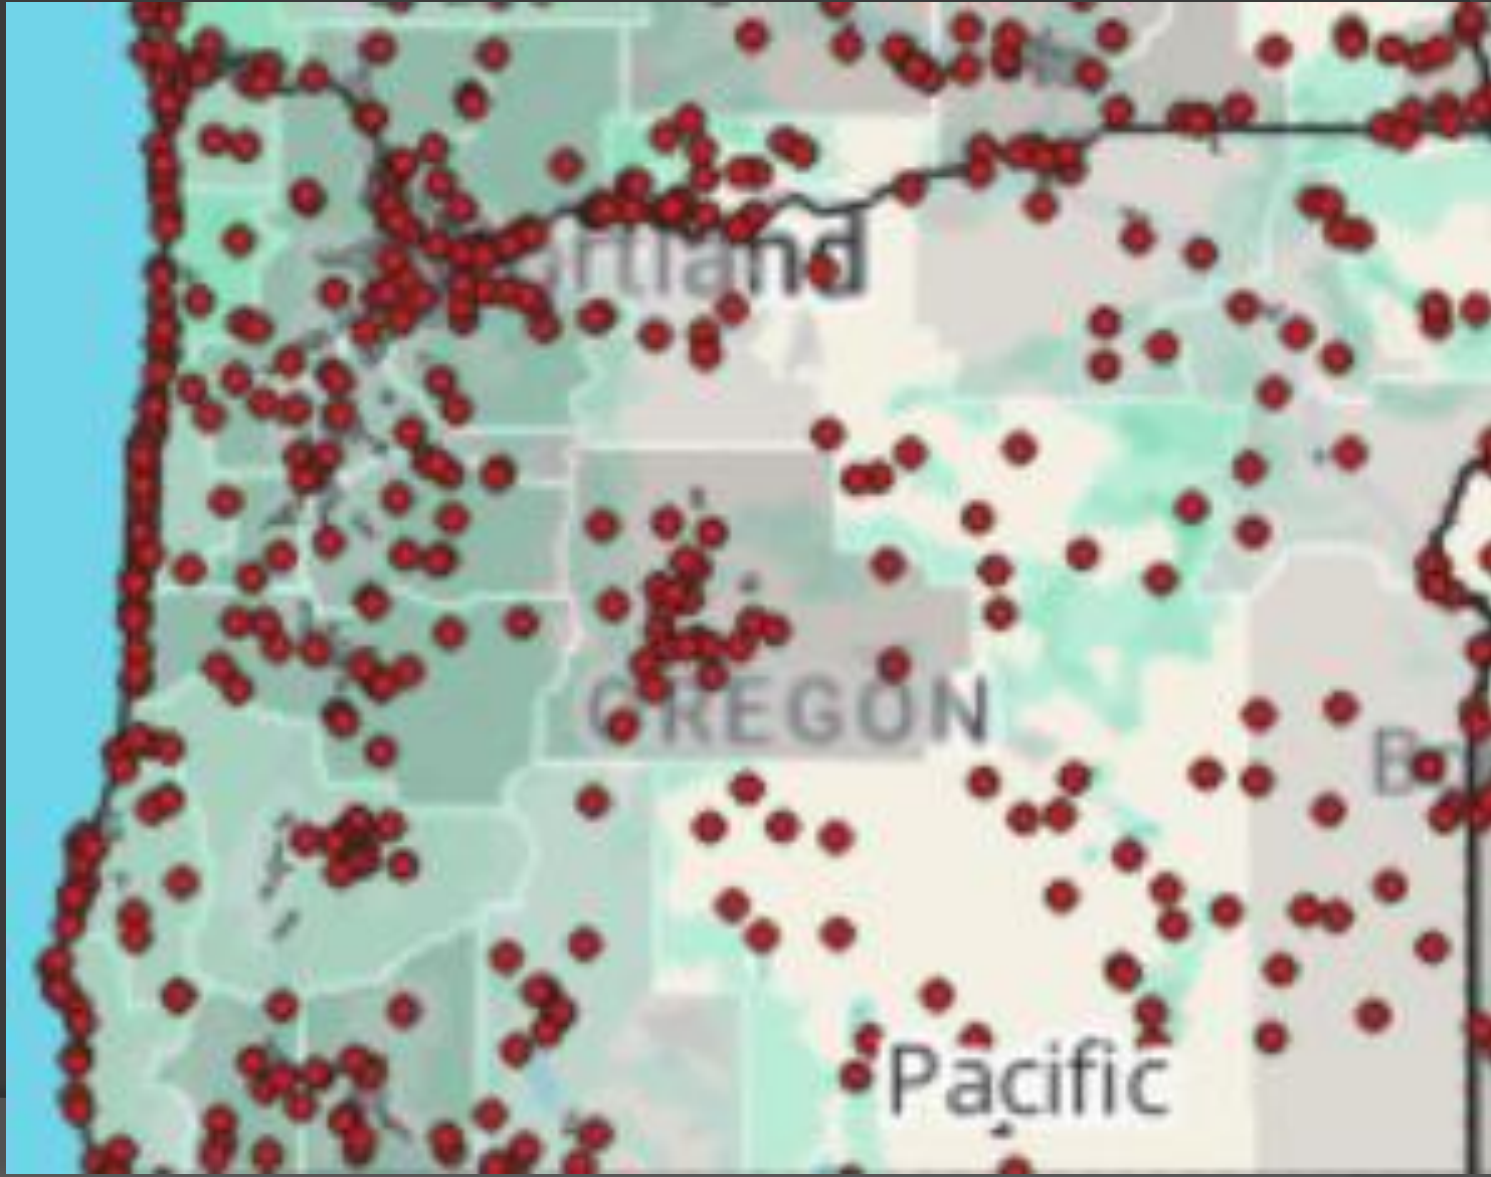

SOTA Equipment is... whatever you want to carry

Rig	Pounds
FT-857	9.3
FT-817	4.4
MTR 3b	0.9
KX3	4.0

(Includes battery and antenna)

POTA Entities in Oregon