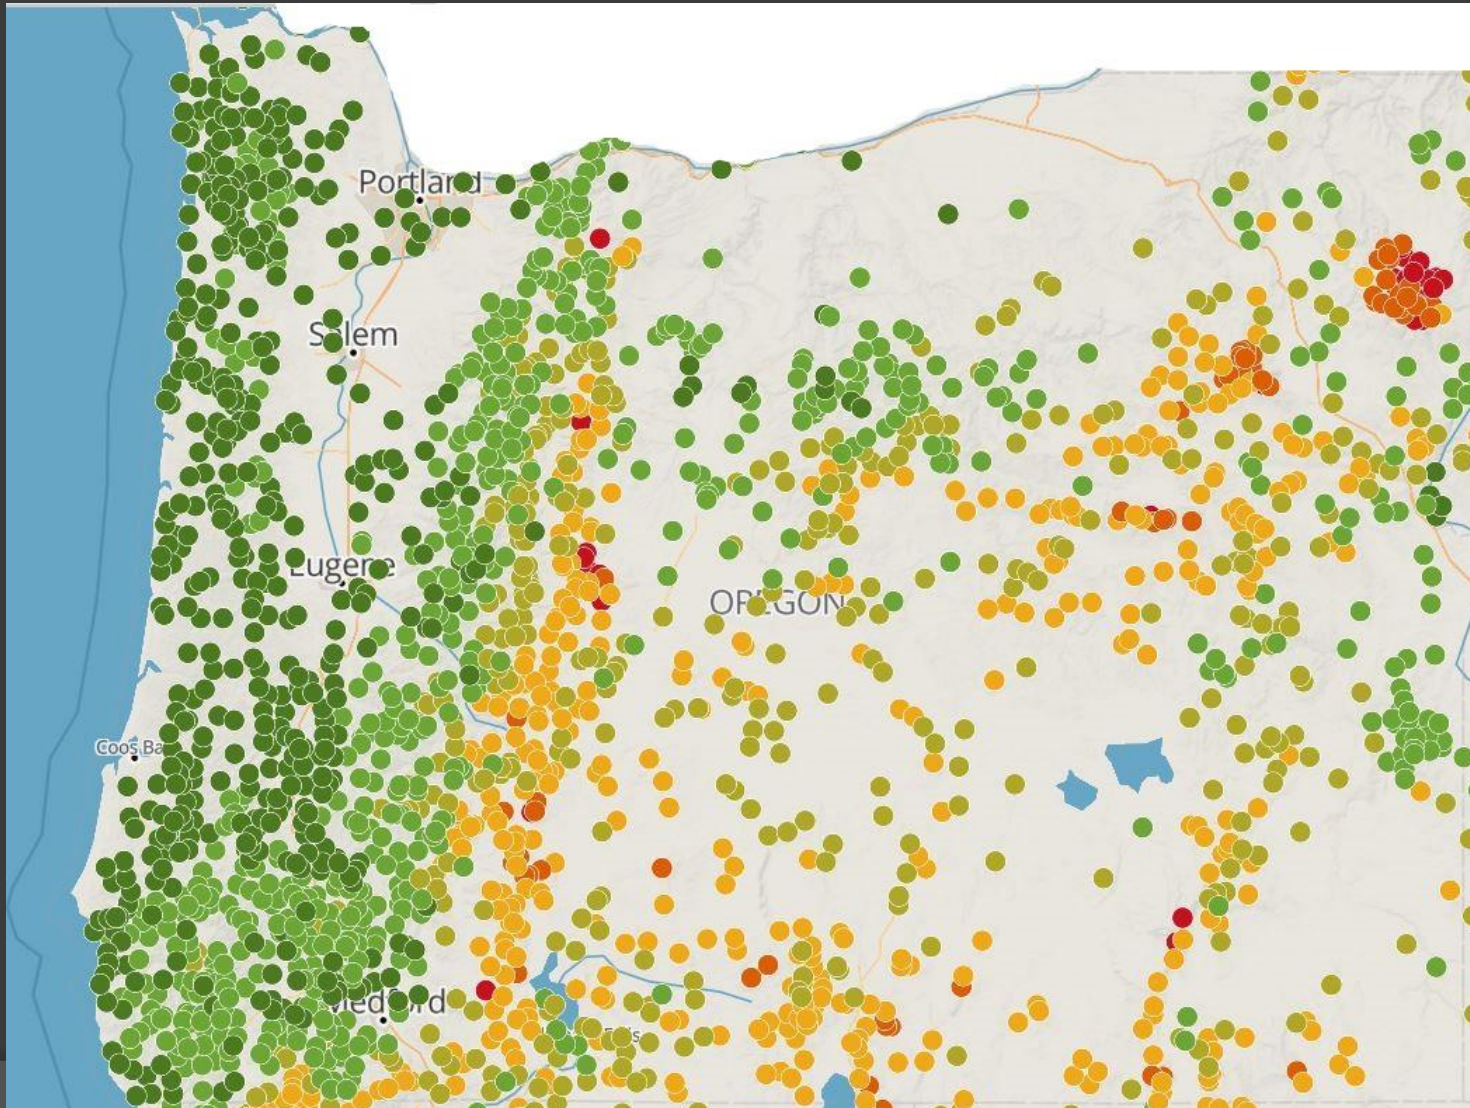

SOTA – hiking with radio

- A “Triathlon” of sorts
- Hike to specific summits
- Carry equipment
- Deploy in the field
- Typically QRP and CW
- Battery or solar power
- Enjoy the outdoors
- Any time, any day

SOTA Summits in Oregon

Lightweight SOTA Kit – about 1 lb

SOTA QRPp

Smart Logger - Log

LOG SETTINGS LOG MAP SUMMARY POTD SPOT

FREQUENCY: 14.246 MHz MODE: SSB PARK: US-1473

CALLSIGN	RST SENT	RST RCVD	PARK
	SS	SS	